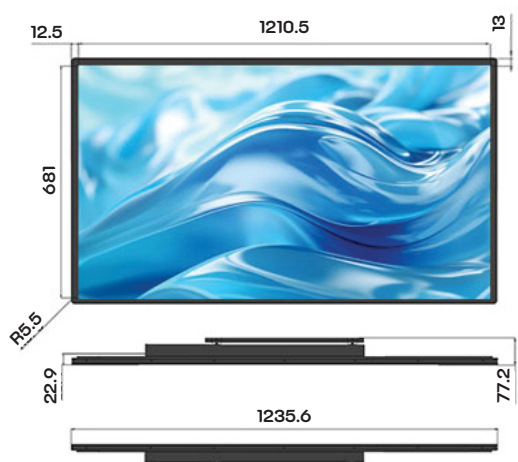

POSSIFY

“Simple, Robust & Reliable”

- **Intelligent split-screen display.**
- Simultaneous playback of images, videos, and text.
- **Cloud-based content publishing and MDM management.**
- Remote, local, and mobile content control.
- **Video wall support for enhanced visual impact.**
- Smart advertising and shopping guide functionality.
- **Suitable for retail, hospitality, and commercial environments.**
- Available in multiple screen size options: 32", 43", 50", and 55".

Model : SG55 - Smart Digital Signage

CPU	RK3568, Quad-core Cortex-A55, max frequency 2.0 GHz	
Ram/Rom	4GB / 32GB	
GPU	Mali-G52 2EE	
NPU (AI unit)	Integrated NPU with approximately 1 TOPS AI computing power	
System	Android 11 - (Upgradable 14)	
Front Shell	Black/Silver/White/customized color	
Light Entry	Led side entry	
Screen	55" capacitive advertising machine	
Resolution options	Full HD (1920 × 1080) customized 500cd/m ² /700cd/m ²	Optional : 2K (2560 × 1440), and 4K (3840 × 2160)
Display type	Customizable hard-screen panel	Glass : Toughened glass, AG glass
Processor options	Quad-core or Octa-core chipset.	
Display orientation	Landscape and Portrait.	
Touch technology	(Optional) : Infrared (IR) Touch / Capacitive Touch.	
Operating mode	24/7 continuous operation	
Cooling system	Fanless design	
Peripheral support	Printer, NFC module, and 2D barcode scanner (Optional)	
Mounting methods	Wall Mount, Pendant Mount, Inline Mount, Bracket Mount	
Operating	-10°C ~ 45°C	
Storage	-20°C ~ 60°C	