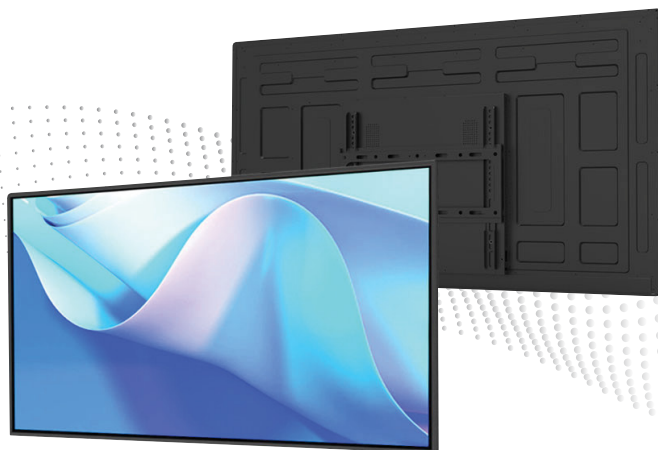

POSSIFY

“Simple, Robust & Reliable”

- **Intelligent split-screen display.**
- Simultaneous playback of images, videos, and text.
- **Cloud-based content publishing and MDM management.**
- Remote, local, and mobile content control.
- **Video wall support for enhanced visual impact.**
- Smart advertising and shopping guide functionality.
- **Suitable for retail, hospitality, and commercial environments.**
- Available in multiple screen size options: 32", 43", 50", and 55".

Model : SG55 - Smart Digital Signage

CPU	RK3568, Quad-core Cortex-A55, max frequency 2.0 GHz	
Ram/Rom	4GB / 32GB	
GPU	Mali-G52 2EE	
NPU (AI unit)	Integrated NPU with approximately 1 TOPS AI computing power	
System	Android 11 - (Upgradable 14)	
Front Shell	Black/Silver/White/customized color	
Light Entry	Led side entry	
Screen	55" capacitive advertising machine	
Resolution options	Full HD (1920 × 1080) customized 500cd/m ² /700cd/m ²	Optional : 2K (2560 × 1440), and 4K (3840 × 2160)
Display type	Customizable hard-screen panel	Glass : Toughened glass, AG glass
Processor options	Quad-core or Octa-core chipset.	
Display orientation	Landscape and Portrait.	
Touch technology	(Optional) : Infrared (IR) Touch / Capacitive Touch.	
Operating mode	24/7 continuous operation	
Cooling system	Fanless design	
Peripheral support	Printer, NFC module, and 2D barcode scanner (Optional)	
Mounting methods	Wall Mount, Pendant Mount, Inline Mount, Bracket Mount	
Operating	-10°C ~ 45°C	
Storage	-20°C ~ 60°C	